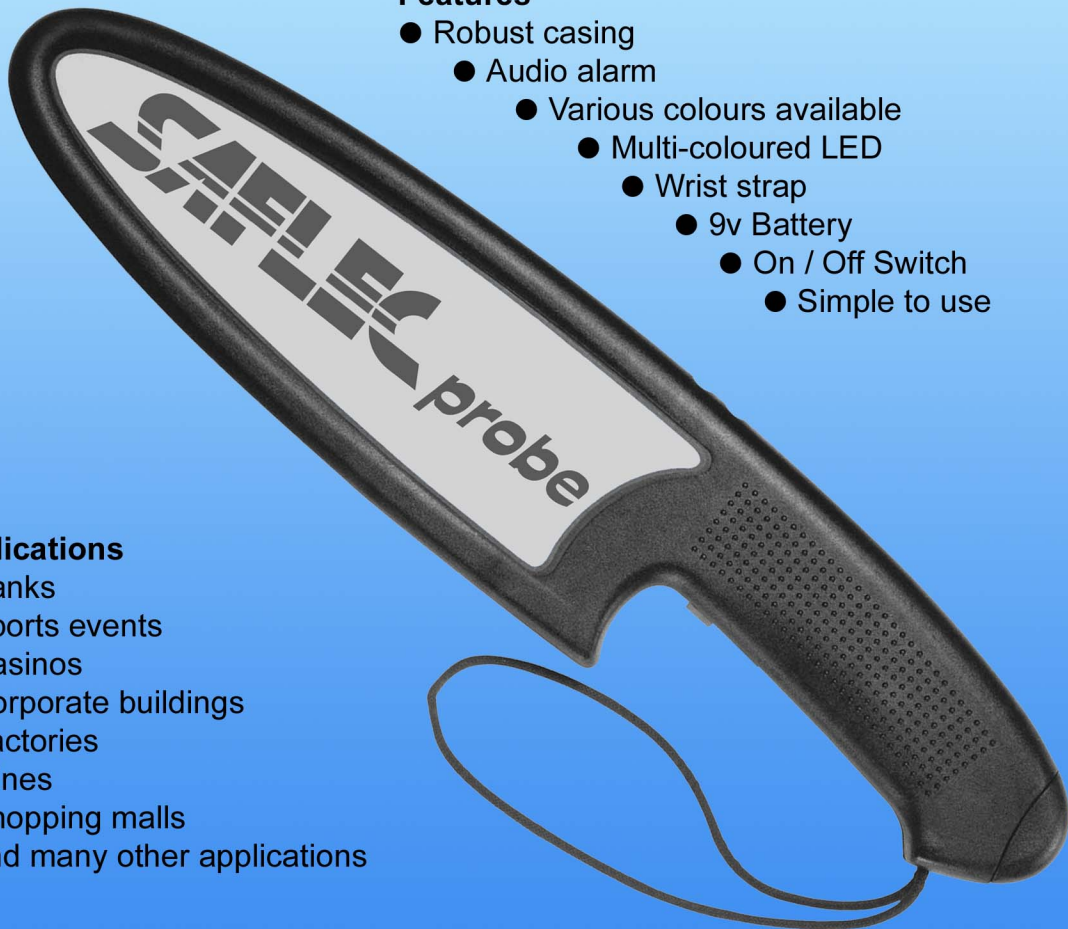

Hand Held Metal Detectors

probe2101

Features

- Robust casing
 - Audio alarm
 - Various colours available
 - Multi-coloured LED
 - Wrist strap
 - 9v Battery
 - On / Off Switch
 - Simple to use

Applications

- Banks
- Sports events
- Casinos
- Corporate buildings
- Factories
- Mines
- Shopping malls
- and many other applications

ALSO AVAILABLE FROM SAFLEC

- Ultra-sensitive metal detectors
- Walk-through detectors for aesthetic environments
- Portable walk-through metal detectors
- Detectors for external use
- Modular walk-through metal detectors for ease of transport
- Custom designed metal detectors
- Other hand held metal detectors
- Industrial metal detectors